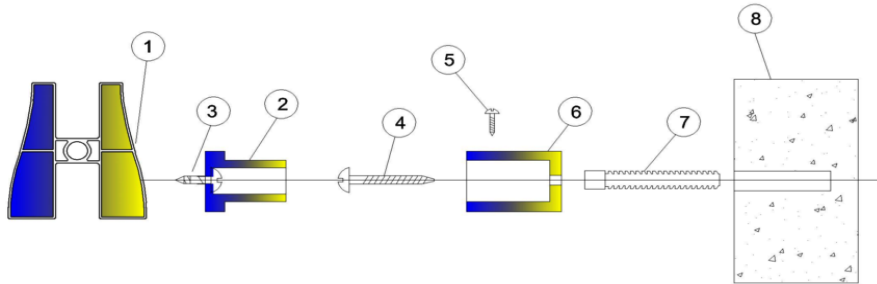

SABİTLEME VIDASI X 4
FIXING SCREW X 4