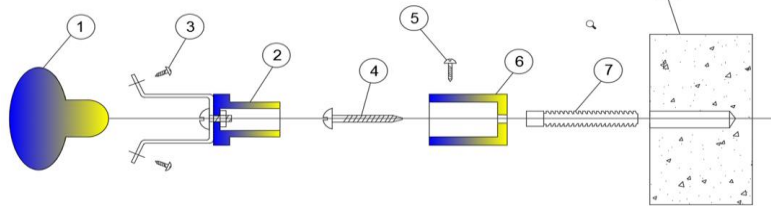

DUBEL X 4

PEG X 4

SABİTLEME VIDASI X 4

FIXING SCREW X 4

1	TOWEL RADIATOR
2	TOWEL RADIATOR HANGER
3	SELF-DRILLING SCREW
4	SCREW (FOR BRICK WALL)
5	FIXING SCREW
6	WALL HANGER
7	PEG
8	WALL
9	
10	

ULUKENT SANAYİ BOLGESİ 29 EKİM MH. 10002 SK. NO:18/C MENEMEN-İZMİR / TURKEY