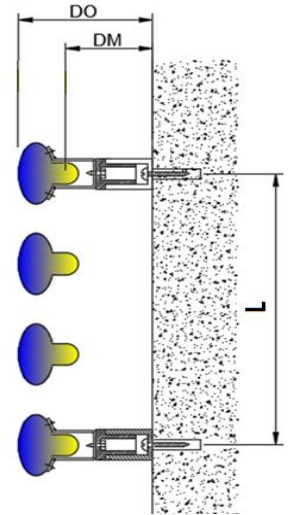

DUBEL X 4

PEG X 4

SABİTLEME VIDASI X 4

FIXING SCREW X 4

1	TOWEL RADIATOR
2	TOWEL RADIATOR HANGER
3	SELF-DRILLING SCREW
4	SCREW (FOR BRICK WALL)
5	FIXING SCREW
6	WALL HANGER
7	PEG
8	WALL
9	
10	

ULUKENT SANAYİ BOLGESİ 29 EKİM MH. 10002 SK. NO:18/C MENEMEN-İZMİR / TURKEY