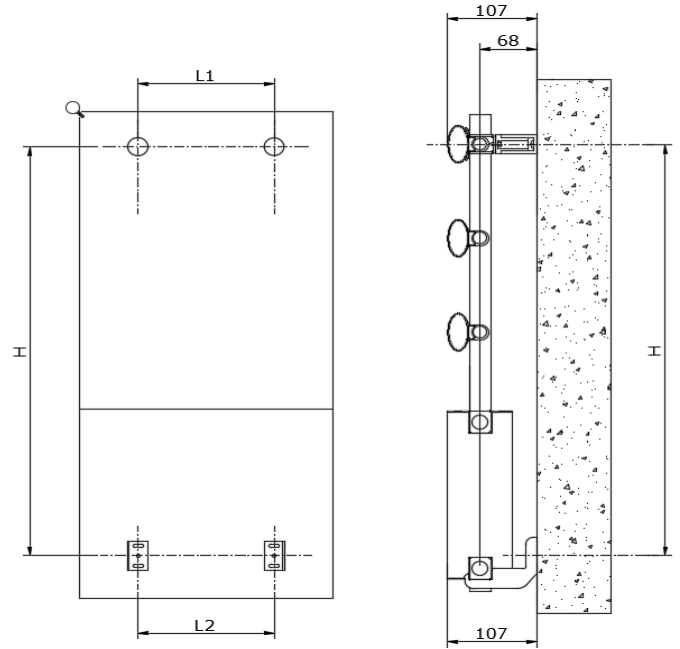

BELLA PAN

LOJIMAX

Design Radiators

MODEL GORUNUSU / MODEL 3D VIEW

TEKNIK BILGILER / TECHNICAL INFORMATION

DILIM SAYISI / NUMBER OF SECTIONS	YUKSEKLIK / HEIGHT (MM) "A"	GENISLIK/ WEIGHT (MM) "B"	MONTAJ YUKSEKLIĞI / INSTALLATION HEIGHT (MM) "H"	AKS / AXLE WEIGHT (MM)	MONTAJ GENISLIĞI / INSTALLATION WEIGHT (MM)	
					L1	L2
14	1400	500	1345	455	355	265
16	1600	500	1545	455	355	265
17	1800	500	1745	455	355	265
15	1400	600	1345	555	455	324
17	1600	600	1545	555	455	324
18	1800	600	1745	555	455	324

MONTAJ SETI İÇERİĞİ / INSTALLATION SET CONTENT

RADIATOR HANGER X2	WALL HANGER X2		
PEG X6	FIXING SCREW X4	SCREW (FOR WALL) X6	SELF-DRILLING SCREW X4
LEFT BOTTOM HANGER	RIGHT BOTTOM HANGER	GASKETS X2	BLIND PLUG X1
AIR RELIEF COCK X1	PLUG COVER X2		