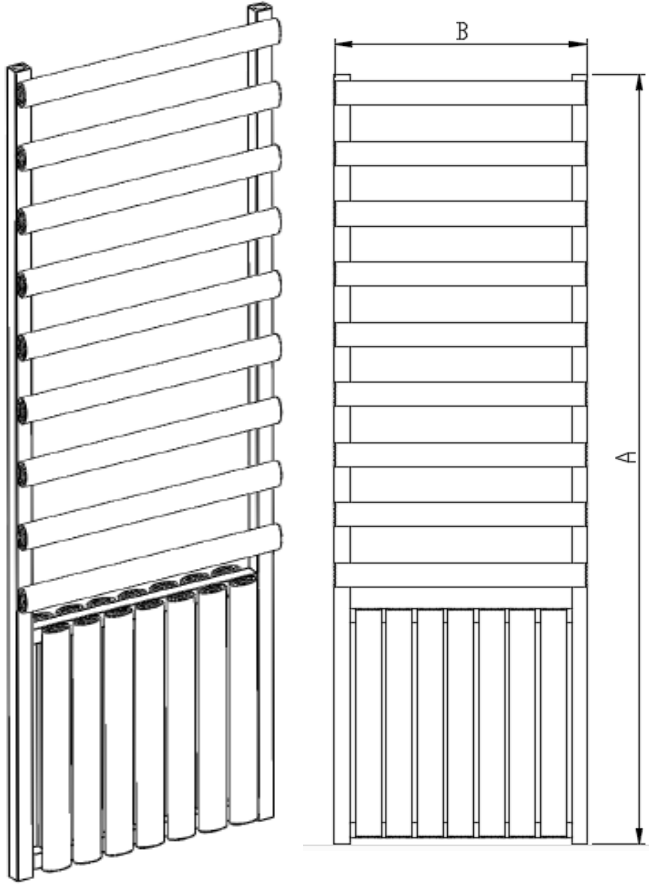

BELLA PAN

LOJIMAX

Design Radiators

MODEL GORUNUSU / MODEL 3D VIEW

TEKNIK BILGILER / TECHNICAL INFORMATION

DILIM SAYISI / NUMBER OF SECTIONS	YUKSEKLIK / HEIGHT (MM) "A"	GENISLIK/ WEIGHT (MM) "B"	MONTAJ YUKSEKLIĞI / INSTALLATION HEIGHT (MM) "H"	AKS / AXLE WEIGHT (MM)	MONTAJ GENISLIĞI / INSTALLATION WEIGHT (MM)	
					L1	L2
14	1400	500	1345	455	355	265
16	1600	500	1545	455	355	265
17	1800	500	1745	455	355	265
15	1400	600	1345	555	455	324
17	1600	600	1545	555	455	324
18	1800	600	1745	555	455	324

MONTAJ SETI İÇERİĞİ / INSTALLATION SET CONTENT

RADIATOR HANGER X2	WALL HANGER X2		
PEG X6	FIXING SCREW X4	SCREW (FOR WALL) X6	SELF-DRILLING SCREW X4
LEFT BOTTOM HANGER	RIGHT BOTTOM HANGER	GASKETS X2	BLIND PLUG X1
AIR RELIEF COCK X1	PLUG COVER X2		