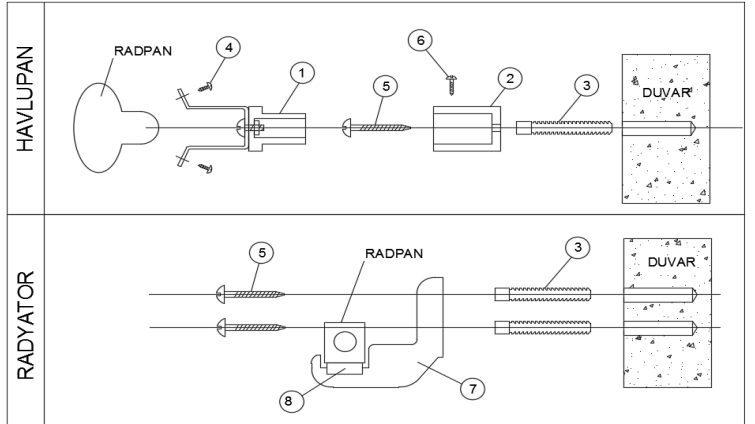

BELLA PAN

LOJIMAX

Design Radiators

MODEL GORUNUSU / MODEL 3D VIEW

TEKNIK BILGILER / TECHNICAL INFORMATION

DILIM SAYISI / NUMBER OF SECTIONS	YUKSEKLIK / HEIGHT (MM) "A"	GENISLIK/ WEIGHT (MM) "B"	MONTAJ YUKSEKLIĞI / INSTALLATION HEIGHT (MM) "H"	AKS / AXLE WEIGHT (MM)	MONTAJ GENISLIĞI / INSTALLATION WEIGHT (MM)	
					L1	L2
14	1400	500	1345	455	355	265
16	1600	500	1545	455	355	265
17	1800	500	1745	455	355	265
15	1400	600	1345	555	455	324
17	1600	600	1545	555	455	324
18	1800	600	1745	555	455	324

MONTAJ SETI İÇERİĞİ / INSTALLATION SET CONTENT

RADIATOR HANGER X2	WALL HANGER X2		
PEG X6	FIXING SCREW X4	SCREW (FOR WALL) X6	SELF-DRILLING SCREW X4
LEFT BOTTOM HANGER	RIGHT BOTTOM HANGER	GASKETS X2	BLIND PLUG X1
AIR RELIEF COCK X1	PLUG COVER X2		