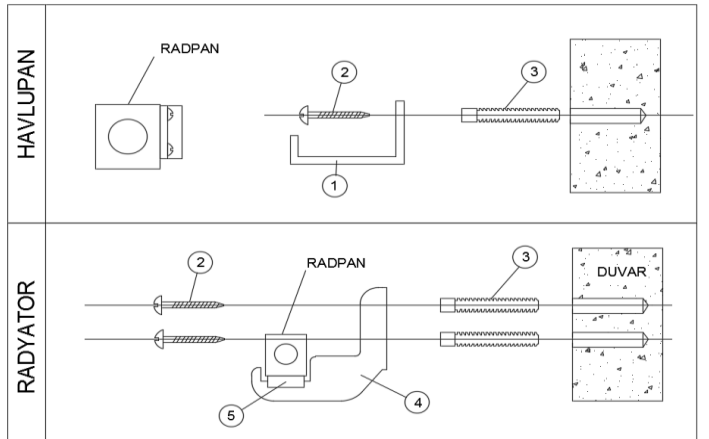

MONTAJ SETİ İÇERİĞİ / INSTALLATION SET CONTENT

WALL HANGER X2	SCREW (FOR WALL) X6	PEG X6	
LEFT BOTTOM HANGER	RIGHT BOTTOM HANGER	GASKETS X2	BLIND PLUG X1
AIR RELIEF COCK X1	PLUG COVER X2