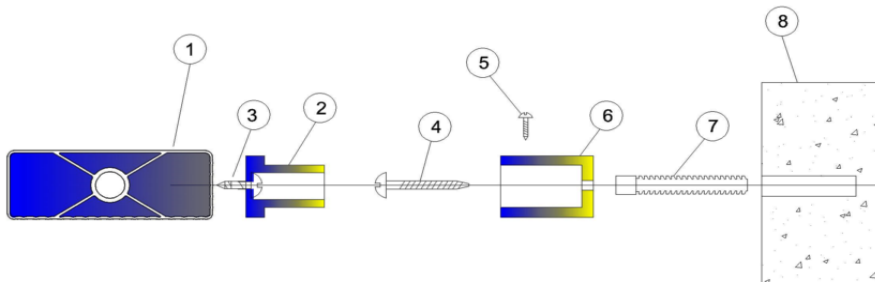

SABİTLEME VIDASI X 4
FIXING SCREW X 4