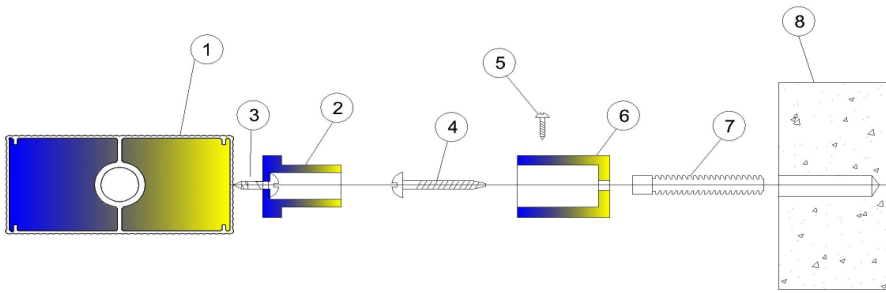

SABİTLEME VİDASI X 4
FIXING SCREW X 4