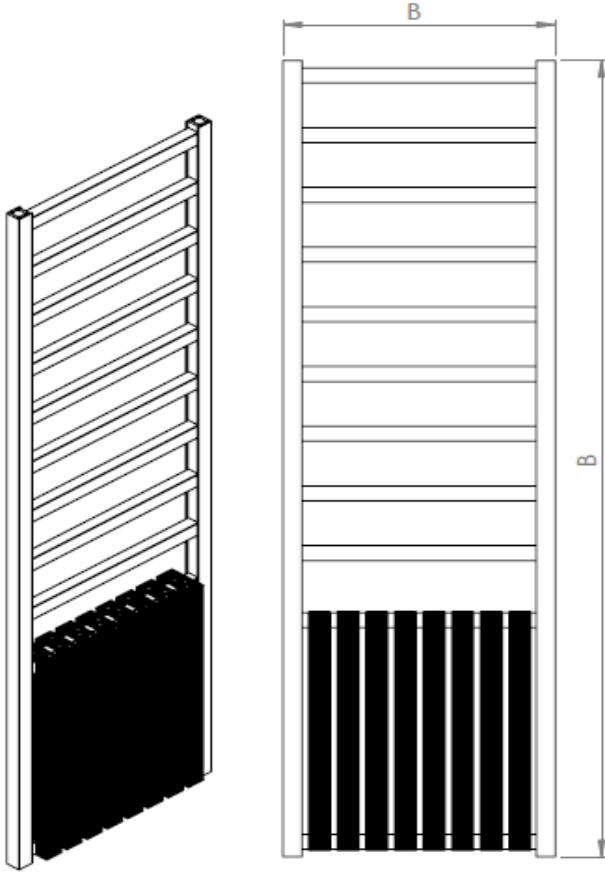

OPAL PAN

LOJIMAX

Design Radiators

MODEL GORUNUSU / MODEL 3D VIEW

TEKNIK BILGILER / TECHNICAL INFORMATION

DILIM SAYISI / NUMBER OF SECTIONS	YUKSEKLİK / HEIGHT (MM) "A"	GENİSLİK/ WEIGHT (MM) "B"	MONTAJ YUKSEKLİĞİ / INSTALLATION HEIGHT (MM) "H"	AKS / AXLE WEIGHT (MM)	MONTAJ GENİSLİĞİ / INSTALLATION WEIGHT (MM)	
					L1	L2
15	1400	500	1325	455	355	276
17	1600	500	1525	455	355	276
18	1800	500	1725	455	355	276
17	1400	600	1325	555	455	378
19	1600	600	1525	555	455	378
20	1800	600	1725	555	455	378

MONTAJ SETİ İÇERİĞİ / INSTALLATION SET CONTENT

WALL HANGER X2	SCREW (FOR WALL) X6	PEG X6	
LEFT BOTTOM HANGER	RIGHT BOTTOM HANGER	GASKETS X2	BLING PLUG X1
AIR RELIEF COCK X1	PLUG COVER X2		

1	WALL HANGER		
2	SCREW (FOR WALL)		
3	PEG		
4	BOTTOM WALL HANGER		
5	GASKET		