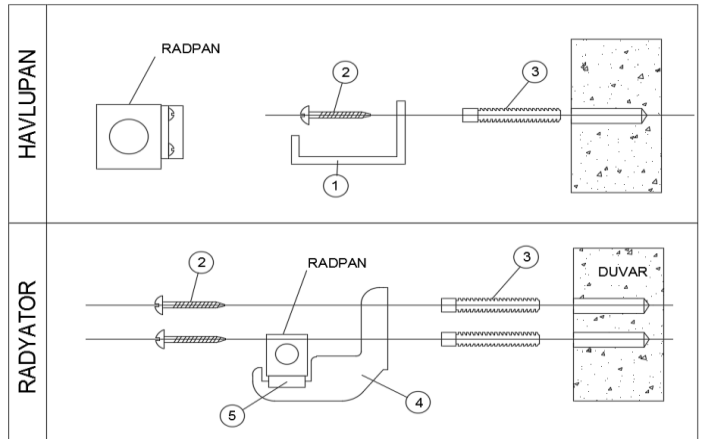

OPAL PAN

LOJIMAX

Design Radiators

MODEL GORUNUSU / MODEL 3D VIEW

TEKNIK BILGILER / TECHNICAL INFORMATION

DILIM SAYISI / NUMBER OF SECTIONS	YUKSEKLİK / HEIGHT (MM) "A"	GENİSLİK/ WEIGHT (MM) "B"	MONTAJ YUKSEKLİĞİ / INSTALLATION HEIGHT (MM) "H"	AKS / AXLE WEIGHT (MM)	MONTAJ GENİSLİĞİ / INSTALLATION WEIGHT (MM)	
					L1	L2
15	1400	500	1325	455	355	276
17	1600	500	1525	455	355	276
18	1800	500	1725	455	355	276
17	1400	600	1325	555	455	378
19	1600	600	1525	555	455	378
20	1800	600	1725	555	455	378

MONTAJ SETİ İÇERİĞİ / INSTALLATION SET CONTENT

WALL HANGER X2	SCREW (FOR WALL) X6	PEG X6	
LEFT BOTTOM HANGER	RIGHT BOTTOM HANGER	GASKETS X2	BLING PLUG X1
AIR RELIEF COCK X1	PLUG COVER X2		

1	WALL HANGER		
2	SCREW (FOR WALL)		
3	PEG		
4	BOTTOM WALL HANGER		
5	GASKET		