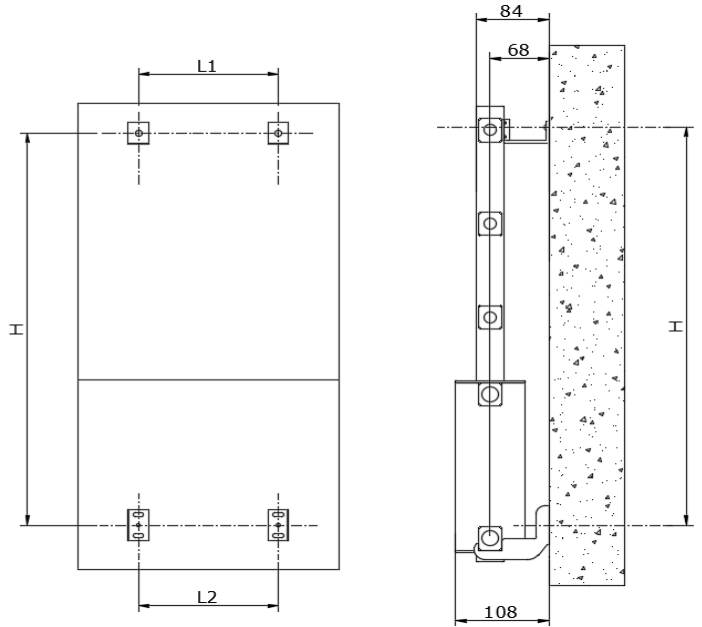

OPAL PAN

LOJIMAX

Design Radiators

MODEL GORUNUSU / MODEL 3D VIEW

TEKNIK BILGILER / TECHNICAL INFORMATION

DILIM SAYISI / NUMBER OF SECTIONS	YUKSEKLİK / HEIGHT (MM) "A"	GENİSLİK/ WEIGHT (MM) "B"	MONTAJ YUKSEKLİĞİ / INSTALLATION HEIGHT (MM) "H"	AKS / AXLE WEIGHT (MM)	MONTAJ GENİSLİĞİ / INSTALLATION WEIGHT (MM)	
					L1	L2
15	1400	500	1325	455	355	276
17	1600	500	1525	455	355	276
18	1800	500	1725	455	355	276
17	1400	600	1325	555	455	378
19	1600	600	1525	555	455	378
20	1800	600	1725	555	455	378

MONTAJ SETİ İÇERİĞİ / INSTALLATION SET CONTENT

WALL HANGER X2	SCREW (FOR WALL) X6	PEG X6	
LEFT BOTTOM HANGER	RIGHT BOTTOM HANGER	GASKETS X2	BLING PLUG X1
AIR RELIEF COCK X1	PLUG COVER X2		

1	WALL HANGER		
2	SCREW (FOR WALL)		
3	PEG		
4	BOTTOM WALL HANGER		
5	GASKET		