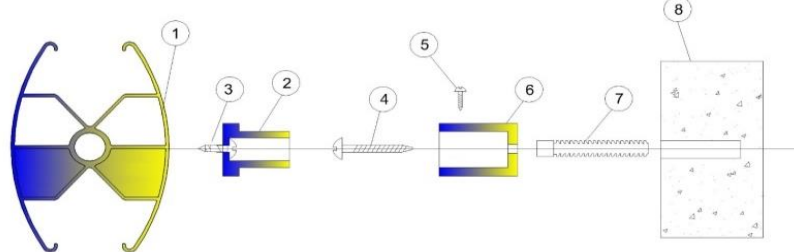

SABİTLEME VIDASI X 4
FIXING SCREW X 4