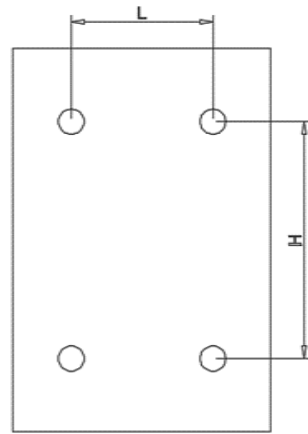

PERIDOT

LOJIMAX

Design Radiators

MODEL 3D VIEW

TECHNICAL INFORMATION

NUMBER OF SECTIONS	TOWEL RADIATOR HEIGHT (MM) "A"	INSTALLATION HEIGHT (MM) "H"	TOWEL RADIATOR WEIGHT (MM) "B"	AXLE WEIGHT (MM)	INSTALLATION WEIGHT (MM) "L"
7	700	610	400	355	255
12	1000	910	500	455	355
13	1200	1110	600	555	455
16	1400	1310			
18	1700	1610			

DO	132-162 mm
DM	58,5-88,5 mm

1	TOWEL RADIATOR
2	TOWEL RADIATOR HANGER
3	SELF-DRILLING SCREW
4	SCREW (FOR BRICK WALL)
5	FIXING SCREW
6	WALL HANGER
7	PEG
8	WALL
9	
10	
11	
12	

INSTALLATION SET CONTENT

RADIATOR HANGER X4	WALL HANGER X4		
AIR RELIEF COCK X1	BLING PLUG X1	PLUG COVER X2	
SCREW (FOR WALL) X4	PEG X4	FIXING SCREW X4	SELF-DRILLING SCREW X4