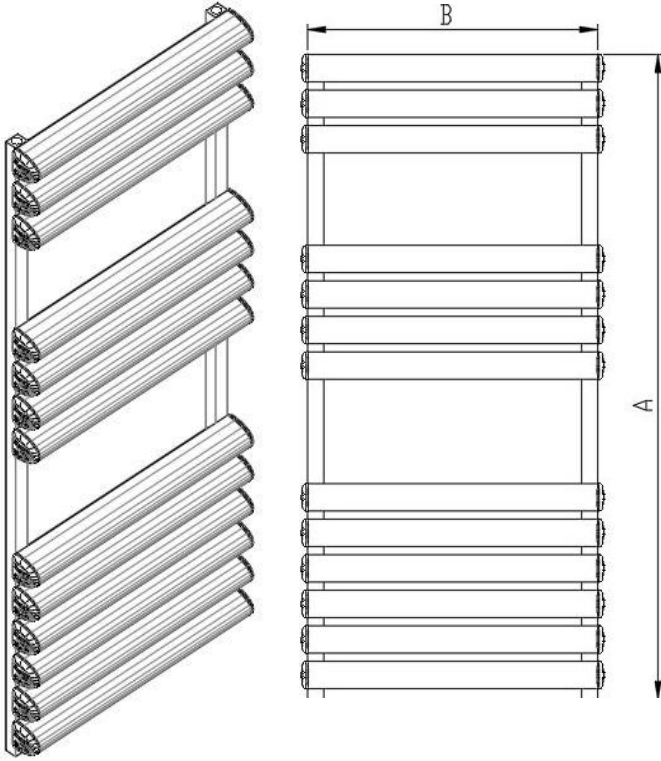

PERIDOT

LOJIMAX

Design Radiators

MODEL 3D VIEW

TECHNICAL INFORMATION

NUMBER OF SECTIONS	TOWEL RADIATOR HEIGHT (MM) "A"	INSTALLATION HEIGHT (MM) "H"	TOWEL RADIATOR WEIGHT (MM) "B"	AXLE WEIGHT (MM)	INSTALLATION WEIGHT (MM) "L"
7	700	610	400	355	255
12	1000	910	500	455	355
13	1200	1110	600	555	455
16	1400	1310			
18	1700	1610			

DO	132-162 mm
DM	58,5-88,5 mm

1	TOWEL RADIATOR
2	TOWEL RADIATOR HANGER
3	SELF-DRILLING SCREW
4	SCREW (FOR BRICK WALL)
5	FIXING SCREW
6	WALL HANGER
7	PEG
8	WALL
9	
10	
11	
12	

INSTALLATION SET CONTENT

RADIATOR HANGER X4	WALL HANGER X4		
AIR RELIEF COCK X1	BLING PLUG X1	PLUG COVER X2	
SCREW (FOR WALL) X4	PEG X4	FIXING SCREW X4	SELF-DRILLING SCREW X4