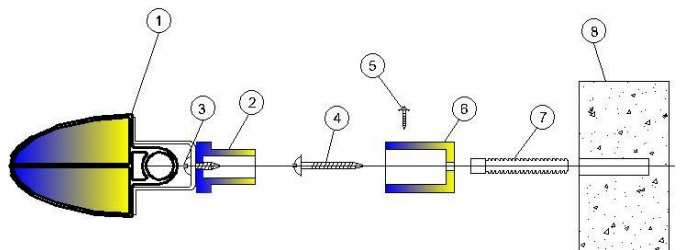

PERIDOT

LOJIMAX

Design Radiators

MODEL 3D VIEW

TECHNICAL INFORMATION

NUMBER OF SECTIONS	TOWEL RADIATOR HEIGHT (MM) "A"	INSTALLATION HEIGHT (MM) "H"	TOWEL RADIATOR WEIGHT (MM) "B"	AXLE WEIGHT (MM)	INSTALLATION WEIGHT (MM) "L"
7	700	610	400	355	255
12	1000	910	500	455	355
13	1200	1110	600	555	455
16	1400	1310			
18	1700	1610			

DO	132-162 mm
DM	58,5-88,5 mm

1	TOWEL RADIATOR
2	TOWEL RADIATOR HANGER
3	SELF-DRILLING SCREW
4	SCREW (FOR BRICK WALL)
5	FIXING SCREW
6	WALL HANGER
7	PEG
8	WALL
9	
10	
11	
12	

INSTALLATION SET CONTENT

RADIATOR HANGER X4	WALL HANGER X4		
AIR RELIEF COCK X1	BLING PLUG X1	PLUG COVER X2	
SCREW (FOR WALL) X4	PEG X4	FIXING SCREW X4	SELF-DRILLING SCREW X4