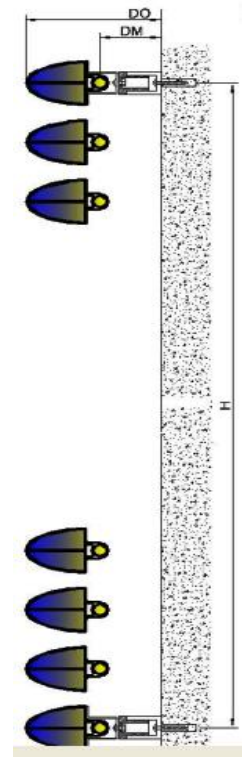

PERIDOT

LOJIMAX

Design Radiators

MODEL 3D VIEW

TECHNICAL INFORMATION

NUMBER OF SECTIONS	TOWEL RADIATOR HEIGHT (MM) "A"	INSTALLATION HEIGHT (MM) "H"	TOWEL RADIATOR WEIGHT (MM) "B"	AXLE WEIGHT (MM)	INSTALLATION WEIGHT (MM) "L"
7	700	610	400	355	255
12	1000	910	500	455	355
13	1200	1110	600	555	455
16	1400	1310			
18	1700	1610			

DO	132-162 mm
DM	58,5-88,5 mm

1	TOWEL RADIATOR
2	TOWEL RADIATOR HANGER
3	SELF-DRILLING SCREW
4	SCREW (FOR BRICK WALL)
5	FIXING SCREW
6	WALL HANGER
7	PEG
8	WALL
9	
10	
11	
12	

INSTALLATION SET CONTENT

RADIATOR HANGER X4	WALL HANGER X4		
AIR RELIEF COCK X1	BLING PLUG X1	PLUG COVER X2	
SCREW (FOR WALL) X4	PEG X4	FIXING SCREW X4	SELF-DRILLING SCREW X4