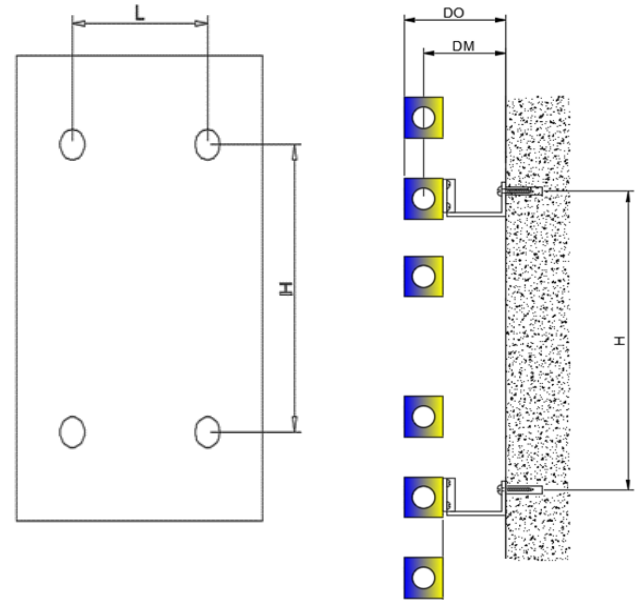

1	TOWEL RADIATOR
2	WALL HANGER
3	SCREW (FOR BRICK WALL)
4	PEG
5	WALL
6	
7	
8	
9	
10	
11	
12	

INSTALLATION SET CONTENT

WALL HANGER X4			
AIR RELIEF COCK X1	BLIND PLUG X1	PLUG COVER X2	
SCREW (FOR WALL) X4	PEG X4	FIXING SCREW X4	SELF-DRILLING SCREW X4