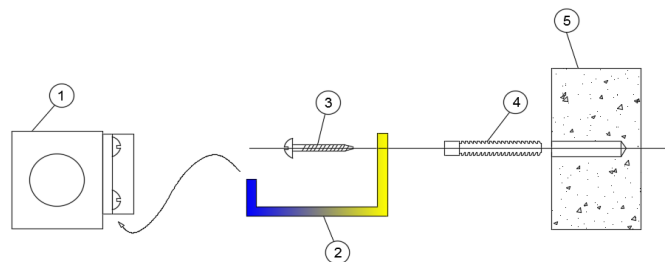

ULUKENT SANAYI BOLGESI 29 EKIM MH. 10002 SK. NO:18/C MENEMEN-IZMIR / TURKEY

P: +90 232 700 0 224 E-MAIL: info@lojimax.com.tr

www.lojimax.com.tr