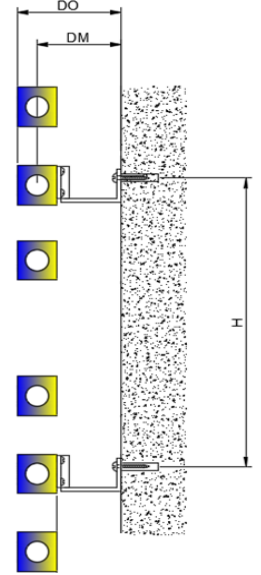

PERLA PLUS

LOJIMAX

Design Radiators

MODEL 3D VIEW

TECHNICAL INFORMATION

NUMBER OF SECTIONS	TOWEL RADIATOR HEIGHT (MM) "A"	INSTALLATION HEIGHT (MM) "H"	TOWEL RADIATOR WEIGHT (MM) "B"	AXLE WEIGHT (MM)	INSTALLATION WEIGHT (MM) "L"
10	870	480	400	355	255
12	1000	590	500	455	355
14	1200	810	600	555	455
18	1530	1140			
20	1700	1365			

DO	72 MM
DM	57 MM

1	TOWEL RADIATOR
2	WALL HANGER
3	SCREW (FOR BRICK WALL)
4	PEG
5	WALL
6	
7	
8	
9	
10	
11	
12	

INSTALLATION SET CONTENT

WALL HANGER X4			
AIR RELIEF COCK X1	BLING PLUG X1	PLUG COVER X2	
SCREW (FOR WALL) X4	PEG X4	FIXING SCREW X4	SELF-DRILLING SCREW X4