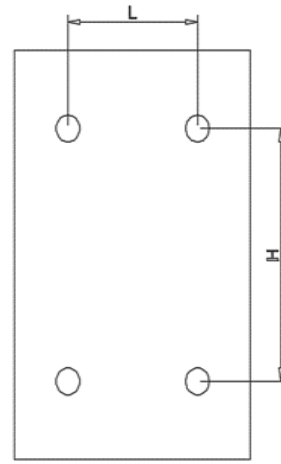

TECHNICAL INFORMATION

NUMBER OF SECTIONS	TOWEL RADIATOR HEIGHT (MM) "A"	INSTALLATION HEIGHT (MM) "H"	TOWEL RADIATOR WEIGHT (MM) "B"	AXLE WEIGHT (MM)	INSTALLATION WEIGHT (MM) "L"
10	870	480	400	355	255
12	1000	590	500	455	355
14	1200	810	600	555	455
18	1530	1140			
20	1700	1365			

DO	72 MM
DM	57 MM