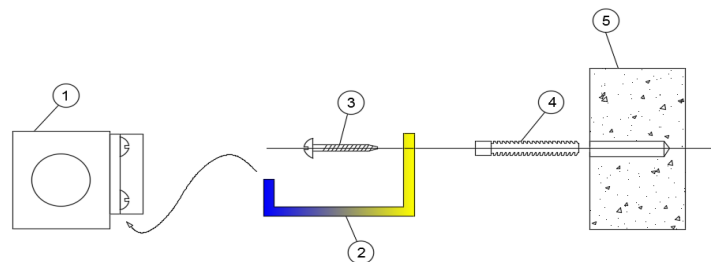

PERLA PLUS

LOJIMAX

Design Radiators

MODEL 3D VIEW

TECHNICAL INFORMATION

NUMBER OF SECTIONS	TOWEL RADIATOR HEIGHT (MM) "A"	INSTALLATION HEIGHT (MM) "H"	TOWEL RADIATOR WEIGHT (MM) "B"	AXLE WEIGHT (MM)	INSTALLATION WEIGHT (MM) "L"
10	870	480	400	355	255
12	1000	590	500	455	355
14	1200	810	600	555	455
18	1530	1140			
20	1700	1365			

DO	72 MM
DM	57 MM

1	TOWEL RADIATOR
2	WALL HANGER
3	SCREW (FOR BRICK WALL)
4	PEG
5	WALL
6	
7	
8	
9	
10	
11	
12	

INSTALLATION SET CONTENT

WALL HANGER X4			
AIR RELIEF COCK X1	BLING PLUG X1	PLUG COVER X2	
SCREW (FOR WALL) X4	PEG X4	FIXING SCREW X4	SELF-DRILLING SCREW X4