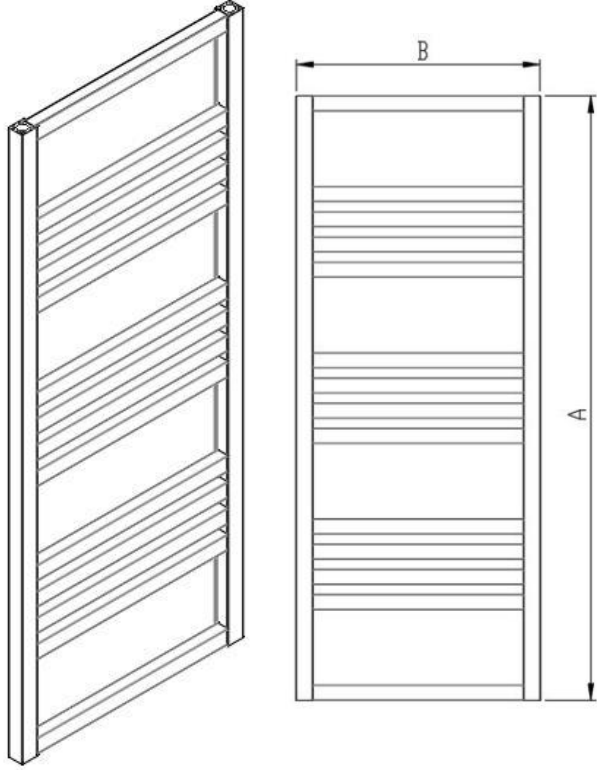

PERLA PLUS

LOJIMAX

Design Radiators

MODEL 3D VIEW

TECHNICAL INFORMATION

NUMBER OF SECTIONS	TOWEL RADIATOR HEIGHT (MM) "A"	INSTALLATION HEIGHT (MM) "H"	TOWEL RADIATOR WEIGHT (MM) "B"	AXLE WEIGHT (MM)	INSTALLATION WEIGHT (MM) "L"
10	870	480	400	355	255
12	1000	590	500	455	355
14	1200	810	600	555	455
18	1530	1140			
20	1700	1365			

DO	72 MM
DM	57 MM

1	TOWEL RADIATOR
2	WALL HANGER
3	SCREW (FOR BRICK WALL)
4	PEG
5	WALL
6	
7	
8	
9	
10	
11	
12	

INSTALLATION SET CONTENT

WALL HANGER X4			
AIR RELIEF COCK X1	BLING PLUG X1	PLUG COVER X2	
SCREW (FOR WALL) X4	PEG X4	FIXING SCREW X4	SELF-DRILLING SCREW X4