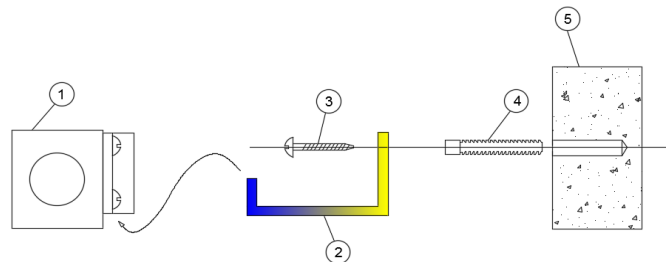

ULUKENT SANAYI BOLGESI 29 EKIM MH. 10002 SK. NO:18/C MENEMEN-IZMIR / TURKEY

P: +90 232 700 0 224 E-MAIL: info@lojimax.com.tr

www.lojimax.com.tr