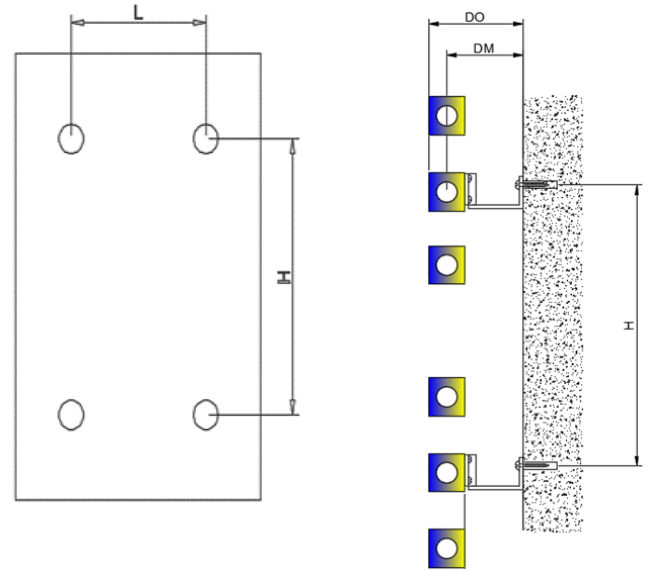

PERLA

LOJIMAX

Design Radiators

MODEL 3D VIEW

TECHNICAL INFORMATION

NUMBER OF SECTIONS	TOWEL RADIATOR HEIGHT (MM) "A"	INSTALLATION HEIGHT (MM) "H"	TOWEL RADIATOR WEIGHT (MM) "B"	AXLE WEIGHT (MM)	INSTALLATION WEIGHT (MM) "L"
12	700	530	400	355	255
16	1000	830	500	455	355
20	1200	1030	600	555	455
22	1400	1230			
28	1700	1530			

DO	72 MM
DM	57 MM

1	TOWEL RADIATOR
2	WALL HANGER
3	SCREW (FOR BRICK WALL)
4	PEG
5	WALL
6	
7	
8	
9	
10	
11	
12	

INSTALLATION SET CONTENT

WALL HANGER X4			
AIR RELIEF COCK X1	BLIND PLUG X1	PLUG COVER X2	
SCREW (FOR WALL) X4	PEG X4	FIXING SCREW X4	SELF-DRILLING SCREW X4