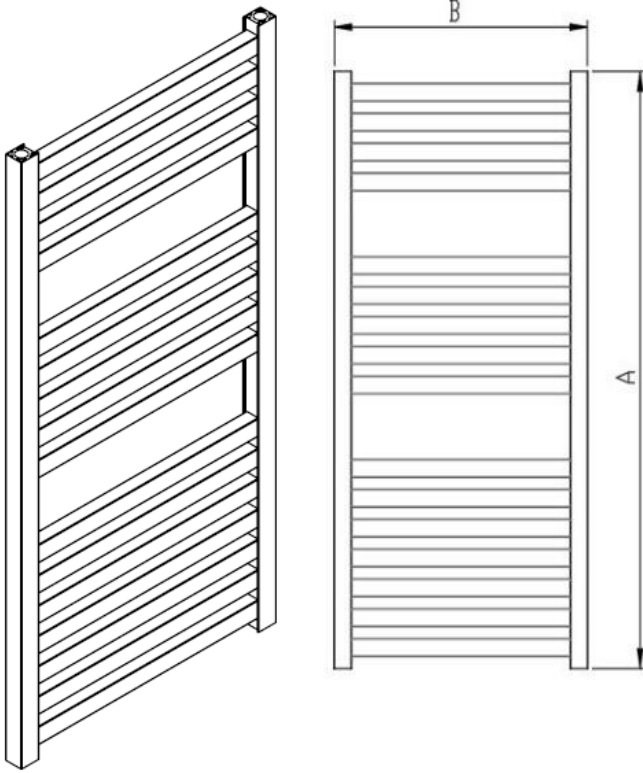

PERLA

LOJIMAX

Design Radiators

MODEL 3D VIEW

TECHNICAL INFORMATION

NUMBER OF SECTIONS	TOWEL RADIATOR HEIGHT (MM) "A"	INSTALLATION HEIGHT (MM) "H"	TOWEL RADIATOR WEIGHT (MM) "B"	AXLE WEIGHT (MM)	INSTALLATION WEIGHT (MM) "L"
12	700	530	400	355	255
16	1000	830	500	455	355
20	1200	1030	600	555	455
22	1400	1230			
28	1700	1530			