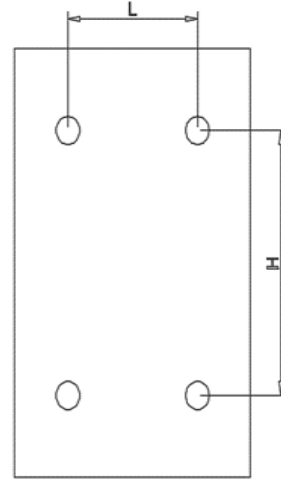

TECHNICAL INFORMATION

NUMBER OF SECTIONS	TOWEL RADIATOR HEIGHT (MM) "A"	INSTALLATION HEIGHT (MM) "H"	TOWEL RADIATOR WEIGHT (MM) "B"	AXLE WEIGHT (MM)	INSTALLATION WEIGHT (MM) "L"
9	835	690	400	355	255
13	1000	855	500	455	355
15	1195	1050	600	555	455
18	1510	1365			
20	1700	1555			

DO	85-105 MM
DM	70-90 MM

1	FIXING CLIP COVERS
2	FIXING SCREW (FOR RADIATOR HANGERS)
3	FIXING CLIP
4	TOWEL RADIATOR
5	RADIATOR HANGER X4
6	SCREW (FOR BRICK WALL)
7	FIXING SCREW
8	WALL HANGER
9	PEG
10	WALL
11	
12