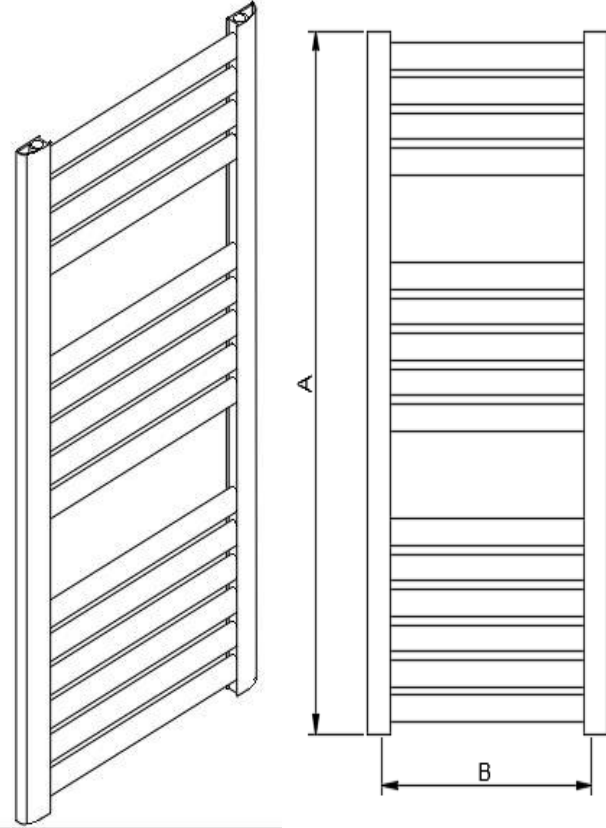

POYRAZ

LOJIMAX

Design Radiators

MODEL 3D VIEW

TECHNICAL INFORMATION

NUMBER OF SECTIONS	TOWEL RADIATOR HEIGHT (MM) "A"	INSTALLATION HEIGHT (MM) "H"	TOWEL RADIATOR WEIGHT (MM) "B"	AXLE WEIGHT (MM)	INSTALLATION WEIGHT (MM) "L"
9	835	690	400	355	255
13	1000	855	500	455	355
15	1195	1050	600	555	455
18	1510	1365			
20	1700	1555			