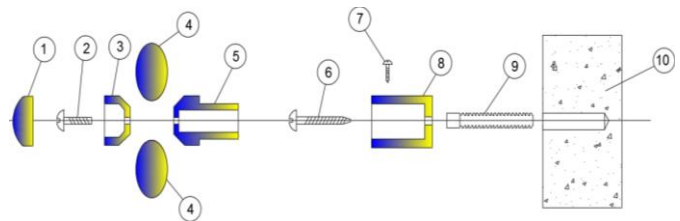

INSTALLATION SET CONTENT

ULUKENT SANAYI BOLGESI 29 EKIM MH. 10002 SK. NO:18/C MENEMEN-IZMIR / TURKEY

P: +90 232 700 0 224 E-MAIL: info@lojimax.com.tr

www.lojimax.com.tr