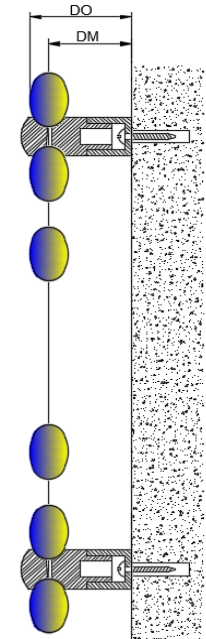

POYRAZ

LOJIMAX

Design Radiators

MODEL 3D VIEW

TECHNICAL INFORMATION

NUMBER OF SECTIONS	TOWEL RADIATOR HEIGHT (MM) "A"	INSTALLATION HEIGHT (MM) "H"	TOWEL RADIATOR WEIGHT (MM) "B"	AXLE WEIGHT (MM)	INSTALLATION WEIGHT (MM) "L"
9	835	690	400	355	255
13	1000	855	500	455	355
15	1195	1050	600	555	455
18	1510	1365			
20	1700	1555			

DO	85-105 MM
DM	70-90 MM

1	FIXING CLIP COVERS
2	FIXING SCREW (FOR RADIATOR HANGERS)
3	FIXING CLIP
4	TOWEL RADIATOR
5	RADIATOR HANGER X4
6	SCREW (FOR BRICK WALL)
7	FIXING SCREW
8	WALL HANGER
9	PEG
10	WALL
11	
12	