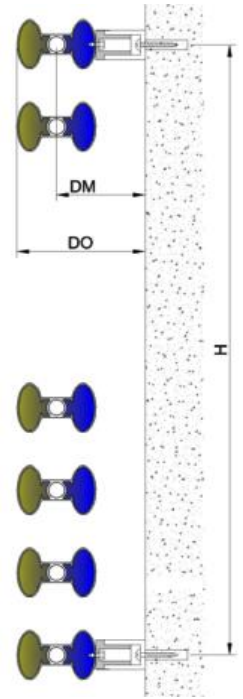

TALYA DOUBLE

LOJIMAX

Design Radiators

MODEL 3D VIEW

TECHNICAL INFORMATION

NUMBER OF SECTIONS	TOWEL RADIATOR HEIGHT (MM) "A"	INSTALLATION HEIGHT (MM) "H"	TOWEL RADIATOR WEIGHT (MM) "B"	AXLE WEIGHT (MM)	INSTALLATION WEIGHT (MM) "L"
8	750	520	400	355	255
11	1000	770	500	455	355
12	1190	960	600	555	455
15	1550	1320			
18	1700	1470			

DO	122-142 MM
DM	83-103 MM

1	TOWEL RADIATOR
2	TOWEL RADIATOR HANGER
3	SELF-DRILLING SCREW
4	SCREW (FOR BRICK WALL)
5	FIXING SCREW
6	WALL HANGER
7	PEG
8	WALL
9	
10	
11	
12	

INSTALLATION SET CONTENT

RADIATOR HANGER X4	WALL HANGER X4	SELF-DRILLING SCREW X4	
AIR RELIEF COCK X1	BLING PLUG X1	PLUG COVER X2	
SCREW (FOR WALL) X4	PEG X4	FIXING SCREW X4	

ULUKENT SANAYI BOLGESI 29 EKIM MH. 10002 SK. NO:18/C MENEMEN-IZMIR / TURKEY

P: +90 232 700 0 224 E-MAIL: info@lojimax.com.tr

www.lojimax.com.tr