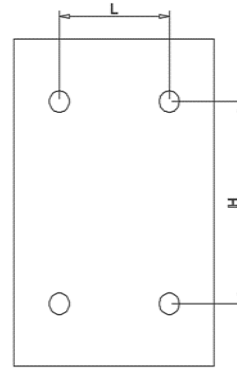

TALYA DOUBLE

LOJIMAX

Design Radiators

MODEL 3D VIEW

TECHNICAL INFORMATION

NUMBER OF SECTIONS	TOWEL RADIATOR HEIGHT (MM) "A"	INSTALLATION HEIGHT (MM) "H"	TOWEL RADIATOR WEIGHT (MM) "B"	AXLE WEIGHT (MM)	INSTALLATION WEIGHT (MM) "L"
8	750	520	400	355	255
11	1000	770	500	455	355
12	1190	960	600	555	455
15	1550	1320			
18	1700	1470			

DO	122-142 MM
DM	83-103 MM

1	TOWEL RADIATOR
2	TOWEL RADIATOR HANGER
3	SELF-DRILLING SCREW
4	SCREW (FOR BRICK WALL)
5	FIXING SCREW
6	WALL HANGER
7	PEG
8	WALL
9	
10	
11	
12	

INSTALLATION SET CONTENT

RADIATOR HANGER X4	WALL HANGER X4	SELF-DRILLING SCREW X4	
AIR RELIEF COCK X1	BLING PLUG X1	PLUG COVER X2	
SCREW (FOR WALL) X4	PEG X4	FIXING SCREW X4	

ULUKENT SANAYI BOLGESI 29 EKIM MH. 10002 SK. NO:18/C MENEMEN-IZMIR / TURKEY

P: +90 232 700 0 224 E-MAIL: info@lojimax.com.tr

www.lojimax.com.tr