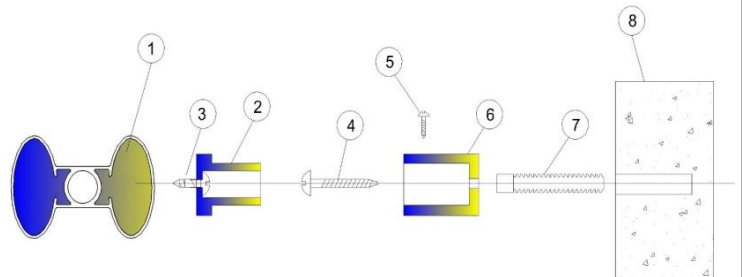

INSTALLATION SET CONTENT

RADIATOR HANGER X4	WALL HANGER X4	SELF-DRILLING SCREW X4	
AIR RELIEF COCK X1	BLING PLUG X1	PLUG COVER X2	
SCREW (FOR WALL) X4	PEG X4	FIXING SCREW X4