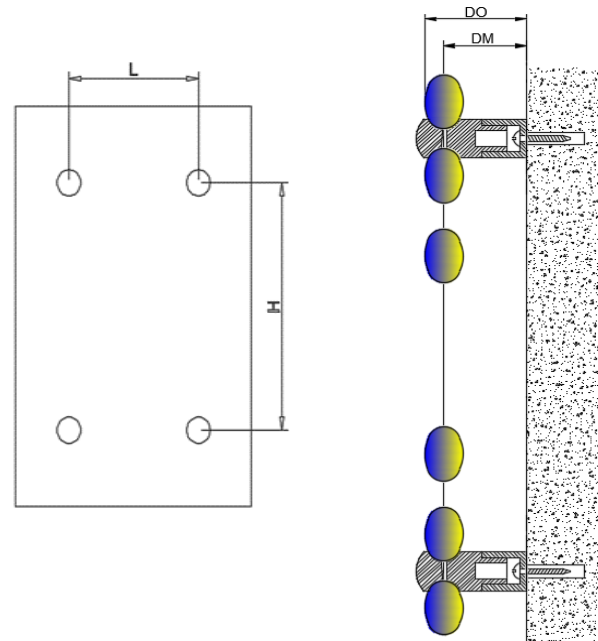

VIOLA

LOJIMAX

Design Radiators

MODEL 3D VIEW

TECHNICAL INFORMATION

NUMBER OF SECTIONS	TOWEL RADIATOR HEIGHT (MM) "A"	INSTALLATION HEIGHT (MM) "H"	TOWEL RADIATOR WEIGHT (MM) "B"	AXLE WEIGHT (MM)	INSTALLATION WEIGHT (MM) "L"
6	700	554	400	355	255
8	1000	854	500	455	355
10	1200	1054	600	555	455
12	1500	1354			
14	1700	1554			

DO	85-105 MM
DM	70-90 MM

1	FIXING CLIP COVERS
2	FIXING SCREW (FOR RADIATOR HANGERS)
3	FIXING CLIP
4	TOWEL RADIATOR
5	RADIATOR HANGER X4
6	SCREW (FOR BRICK WALL)
7	FIXING SCREW
8	WALL HANGER
9	PEG
10	WALL
11	
12	