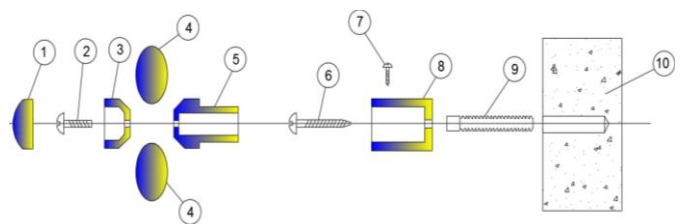

INSTALLATION SET CONTENT

ULUKENT SANAYI BOLGESI 29 EKIM MH. 10002 SK. NO:18/C MENEMEN-IZMIR / TURKEY

P: +90 232 700 0 224 E-MAIL: info@lojimax.com.tr

www.lojimax.com.tr