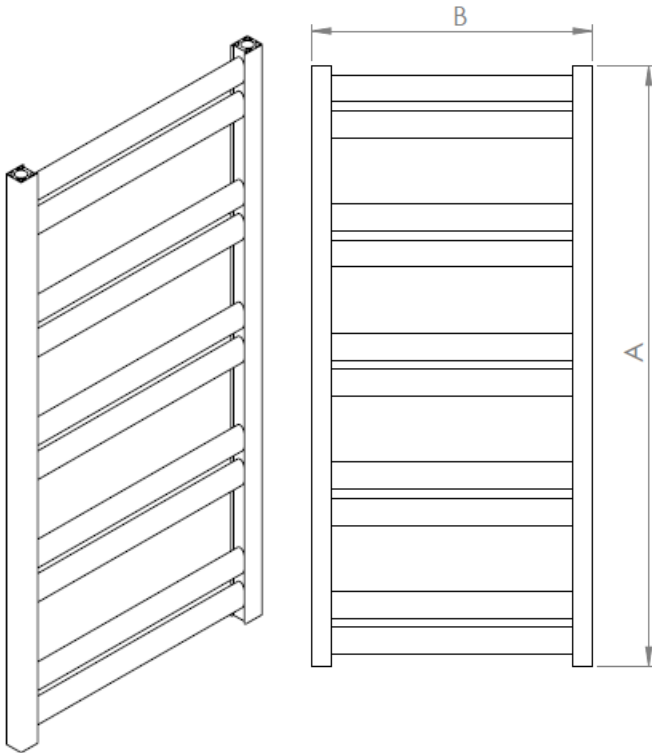

VIOLA

LOJIMAX

Design Radiators

MODEL 3D VIEW

TECHNICAL INFORMATION

NUMBER OF SECTIONS	TOWEL RADIATOR HEIGHT (MM) "A"	INSTALLATION HEIGHT (MM) "H"	TOWEL RADIATOR WEIGHT (MM) "B"	AXLE WEIGHT (MM)	INSTALLATION WEIGHT (MM) "L"
6	700	554	400	355	255
8	1000	854	500	455	355
10	1200	1054	600	555	455
12	1500	1354			
14	1700	1554			