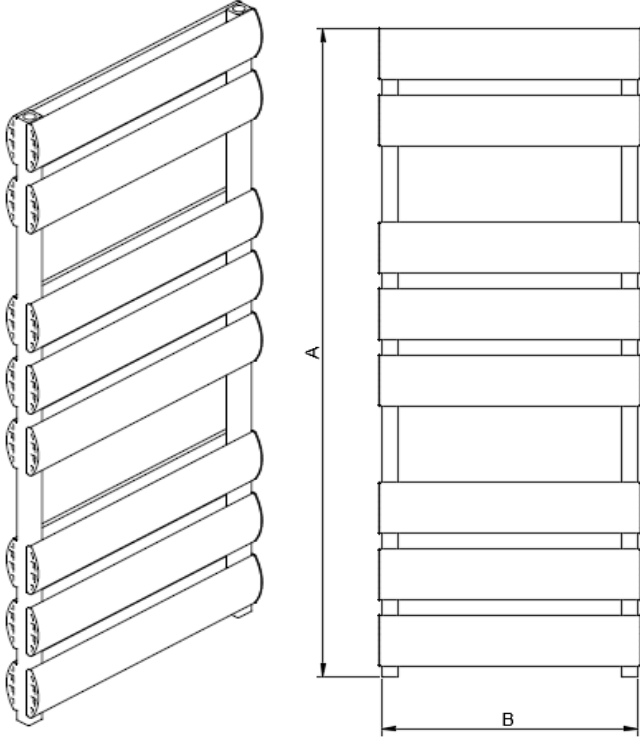

WALDO DOUBLE

LOJIMAX

Design Radiators

MODEL 3D VIEW

TECHNICAL INFORMATION

NUMBER OF SECTIONS	TOWEL RADIATOR HEIGHT (MM) "A"	INSTALLATION HEIGHT (MM) "H"	TOWEL RADIATOR WEIGHT (MM) "B"	AXLE WEIGHT (MM)	INSTALLATION WEIGHT (MM) "L"
4	700	580	400	355	255
6	1000	880	500	455	355
7	1200	1080	600	555	455
8	1400	1280			
10	1700	1580			

DO	113-133 MM
DM	79-99 MM

1	TOWEL RADIATOR
2	TOWEL RADIATOR HANGER
3	SELF-DRILLING SCREW
4	SCREW (FOR BRICK WALL)
5	FIXING SCREW
6	WALL HANGER
7	PEG
8	WALL
9	
10	
11	
12	

INSTALLATION SET CONTENT

RADIATOR HANGER X4	WALL HANGER X4		
AIR RELIEF COCK X1	BLING PLUG X1	PLUG COVER X2	
SCREW (FOR WALL) X4	PEG X4	FIXING SCREW X4	SELF-DRILLING SCREW X4