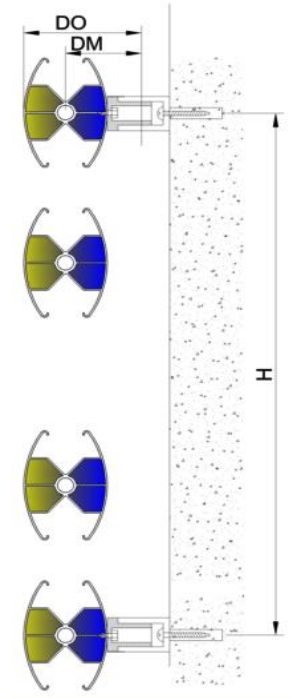

WALDO DOUBLE

LOJIMAX

Design Radiators

MODEL 3D VIEW

TECHNICAL INFORMATION

NUMBER OF SECTIONS	TOWEL RADIATOR HEIGHT (MM) "A"	INSTALLATION HEIGHT (MM) "H"	TOWEL RADIATOR WEIGHT (MM) "B"	AXLE WEIGHT (MM)	INSTALLATION WEIGHT (MM) "L"
4	700	580	400	355	255
6	1000	880	500	455	355
7	1200	1080	600	555	455
8	1400	1280			
10	1700	1580			

DO	113-133 MM
DM	79-99 MM

1	TOWEL RADIATOR
2	TOWEL RADIATOR HANGER
3	SELF-DRILLING SCREW
4	SCREW (FOR BRICK WALL)
5	FIXING SCREW
6	WALL HANGER
7	PEG
8	WALL
9	
10	
11	
12	

INSTALLATION SET CONTENT

RADIATOR HANGER X4	WALL HANGER X4		
AIR RELIEF COCK X1	BLING PLUG X1	PLUG COVER X2	
SCREW (FOR WALL) X4	PEG X4	FIXING SCREW X4	SELF-DRILLING SCREW X4