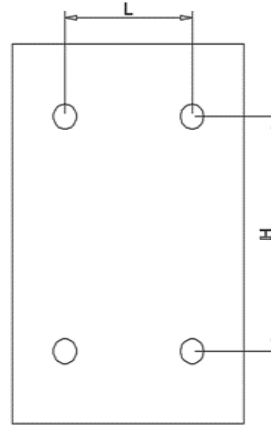

WALDO DOUBLE

LOJIMAX

Design Radiators

MODEL 3D VIEW

TECHNICAL INFORMATION

NUMBER OF SECTIONS	TOWEL RADIATOR HEIGHT (MM) "A"	INSTALLATION HEIGHT (MM) "H"	TOWEL RADIATOR WEIGHT (MM) "B"	AXLE WEIGHT (MM)	INSTALLATION WEIGHT (MM) "L"
4	700	580	400	355	255
6	1000	880	500	455	355
7	1200	1080	600	555	455
8	1400	1280			
10	1700	1580			

DO	113-133 MM
DM	79-99 MM

1	TOWEL RADIATOR
2	TOWEL RADIATOR HANGER
3	SELF-DRILLING SCREW
4	SCREW (FOR BRICK WALL)
5	FIXING SCREW
6	WALL HANGER
7	PEG
8	WALL
9	
10	
11	
12	

INSTALLATION SET CONTENT

RADIATOR HANGER X4	WALL HANGER X4		
AIR RELIEF COCK X1	BLING PLUG X1	PLUG COVER X2	
SCREW (FOR WALL) X4	PEG X4	FIXING SCREW X4	SELF-DRILLING SCREW X4