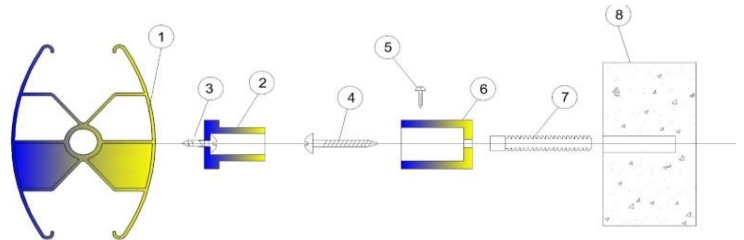

WALDO DOUBLE

LOJIMAX

Design Radiators

MODEL 3D VIEW

TECHNICAL INFORMATION

NUMBER OF SECTIONS	TOWEL RADIATOR HEIGHT (MM) "A"	INSTALLATION HEIGHT (MM) "H"	TOWEL RADIATOR WEIGHT (MM) "B"	AXLE WEIGHT (MM)	INSTALLATION WEIGHT (MM) "L"
4	700	580	400	355	255
6	1000	880	500	455	355
7	1200	1080	600	555	455
8	1400	1280			
10	1700	1580			

DO	113-133 MM
DM	79-99 MM

1	TOWEL RADIATOR
2	TOWEL RADIATOR HANGER
3	SELF-DRILLING SCREW
4	SCREW (FOR BRICK WALL)
5	FIXING SCREW
6	WALL HANGER
7	PEG
8	WALL
9	
10	
11	
12	

INSTALLATION SET CONTENT

RADIATOR HANGER X4	WALL HANGER X4		
AIR RELIEF COCK X1	BLING PLUG X1	PLUG COVER X2	
SCREW (FOR WALL) X4	PEG X4	FIXING SCREW X4	SELF-DRILLING SCREW X4