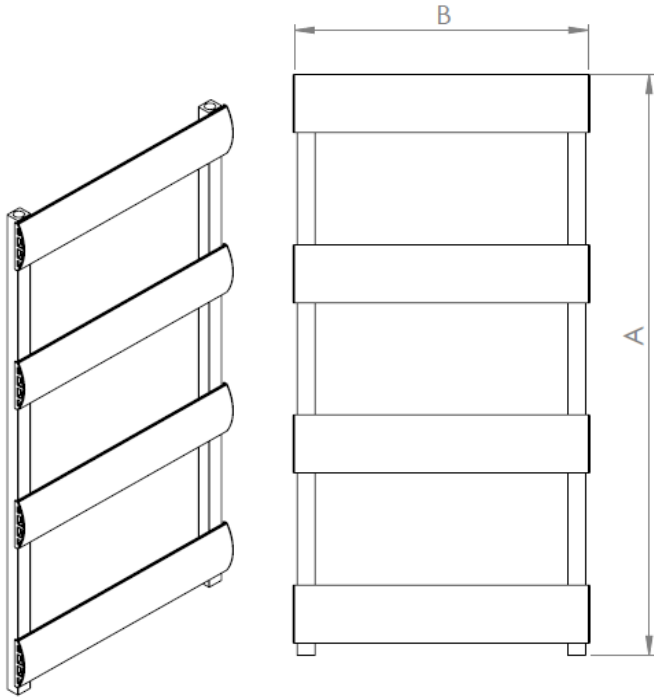

WALDO LINE

LOJIMAX

Design Radiators

MODEL 3D VIEW

TECHNICAL INFORMATION

NUMBER OF SECTIONS	TOWEL RADIATOR HEIGHT (MM) "A"	INSTALLATION HEIGHT (MM) "H"	TOWEL RADIATOR WEIGHT (MM) "B"	AXLE WEIGHT (MM)	INSTALLATION WEIGHT (MM) "L"
3	700	580	400	355	255
4	1000	880	500	455	355
5	1200	1080	600	555	455
6	1400	1280			
7	1700	1580			

DO	91-111 MM
DM	58-78 MM

1	TOWEL RADIATOR
2	CLPS SCREW
3	CLPS
4	SCREW (FOR BRICK WALL)
5	FIXING SCREW
6	WALL HANGER
7	PEG
8	WALL
9	SELF-DRILLING SCREW
10	TOWEL RADIATOR HANGER
11	
12	

INSTALLATION SET CONTENT