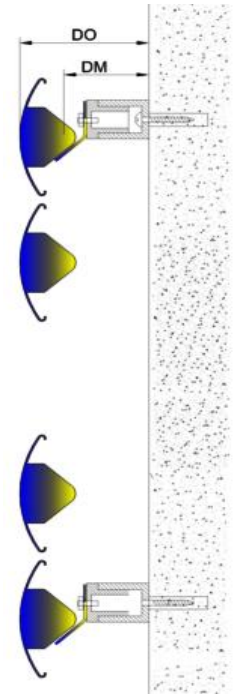

WALDO LINE

LOJIMAX

Design Radiators

MODEL 3D VIEW

TECHNICAL INFORMATION

NUMBER OF SECTIONS	TOWEL RADIATOR HEIGHT (MM) "A"	INSTALLATION HEIGHT (MM) "H"	TOWEL RADIATOR WEIGHT (MM) "B"	AXLE WEIGHT (MM)	INSTALLATION WEIGHT (MM) "L"
3	700	580	400	355	255
4	1000	880	500	455	355
5	1200	1080	600	555	455
6	1400	1280			
7	1700	1580			

DO	91-111 MM
DM	58-78 MM

1	TOWEL RADIATOR
2	CLPS SCREW
3	CLPS
4	SCREW (FOR BRICK WALL)
5	FIXING SCREW
6	WALL HANGER
7	PEG
8	WALL
9	SELF-DRILLING SCREW
10	TOWEL RADIATOR HANGER
11	
12	

INSTALLATION SET CONTENT