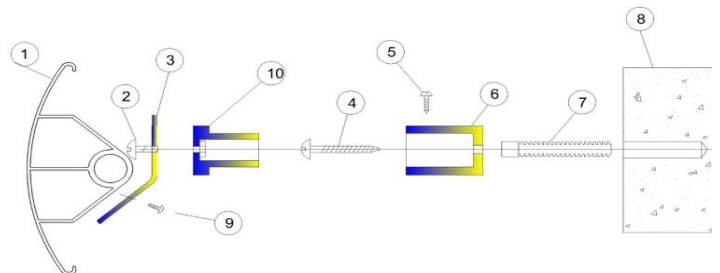

INSTALLATION SET CONTENT

RADIATOR HANGER X4	WALL HANGER X4	CLIPS X4	CLIPS SCREW x4
AIR RELIEF COCK X1	BLING PLUG X1	PLUG COVER X2	
SCREW (FOR WALL) X4	PEG X4	FIXING SCREW X4	SELF-DRILLING SCREW X4