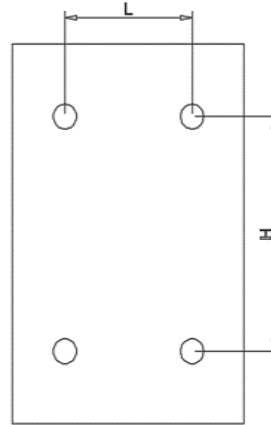

WALDO LINE

LOJIMAX

Design Radiators

MODEL 3D VIEW

TECHNICAL INFORMATION

NUMBER OF SECTIONS	TOWEL RADIATOR HEIGHT (MM) "A"	INSTALLATION HEIGHT (MM) "H"	TOWEL RADIATOR WEIGHT (MM) "B"	AXLE WEIGHT (MM)	INSTALLATION WEIGHT (MM) "L"
3	700	580	400	355	255
4	1000	880	500	455	355
5	1200	1080	600	555	455
6	1400	1280			
7	1700	1580			

DO	91-111 MM
DM	58-78 MM

1	TOWEL RADIATOR
2	CLPS SCREW
3	CLPS
4	SCREW (FOR BRICK WALL)
5	FIXING SCREW
6	WALL HANGER
7	PEG
8	WALL
9	SELF-DRILLING SCREW
10	TOWEL RADIATOR HANGER
11	
12	

INSTALLATION SET CONTENT