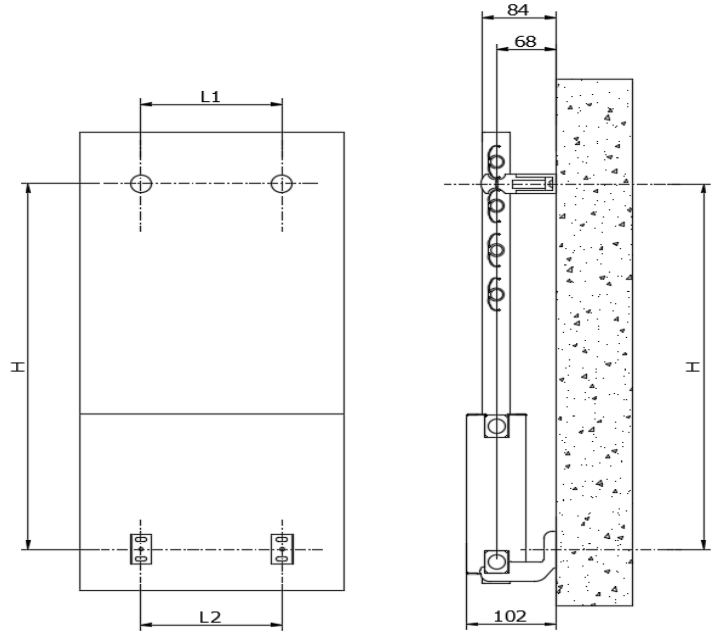

OTIS DOUBLE PAN

LOJIMAX

Design Radiators

MODEL GORUNUSU / MODEL 3D VIEW

TEKNIK BILGILER / TECHNICAL INFORMATION

DILIM SAYISI / NUMBER OF SECTIONS	YUKSEKLİK / HEIGHT (MM) "A"	GENİSLİK / WEIGHT (MM) "B"	MONTAJ YUKSEKLİĞİ / INSTALLATION HEIGHT (MM) "H"	AKS / AXLE WEIGHT (MM)	MONTAJ GENİSLİĞİ / INSTALLATION WEIGHT (MM)	
					L1	L2
15	1400	500	1285	455	355	178
18	1600	500	1485	455	355	178
21	1800	500	1685	455	355	178
16	1400	600	1285	555	455	282
19	1600	600	1485	555	455	282
22	1800	600	1685	555	455	282

MONTAJ SETİ İÇERİĞİ / INSTALLATION SET CONTENT

RADIATOR HANGER X2	WALL HANGER X2	FIXING CLIP X2	FIXING CLIP COVERS X2
PEG X6	FIXING SCREW X2	SCREW (FOR WALL) X6	SELF-DRILLING SCREW X2
LEFT BOTTOM HANGER	RIGHT BOTTOM HANGER	GASKETS X2	BLIND PLUG X1
AIR RELIEF COCK X1	PLUG COVER X2		