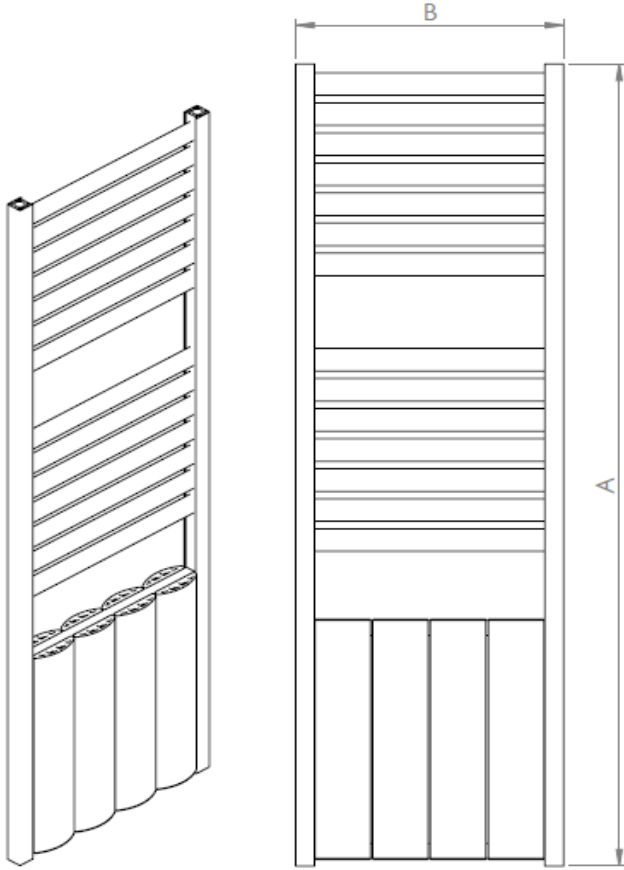

OTIS DOUBLE PAN

LOJIMAX

Design Radiators

MODEL GORUNUSU / MODEL 3D VIEW

TEKNIK BILGILER / TECHNICAL INFORMATION

DILIM SAYISI / NUMBER OF SECTIONS	YUKSEKLİK / HEIGHT (MM) "A"	GENİSLİK / WEIGHT (MM) "B"	MONTAJ YUKSEKLİĞİ / INSTALLATION HEIGHT (MM) "H"	AKS / AXLE WEIGHT (MM)	MONTAJ GENİSLİĞİ / INSTALLATION WEIGHT (MM)	
					L1	L2
15	1400	500	1285	455	355	178
18	1600	500	1485	455	355	178
21	1800	500	1685	455	355	178
16	1400	600	1285	555	455	282
19	1600	600	1485	555	455	282
22	1800	600	1685	555	455	282

MONTAJ SETİ İÇERİĞİ / INSTALLATION SET CONTENT

RADIATOR HANGER X2	WALL HANGER X2	FIXING CLIP X2	FIXING CLIP COVERS X2
PEG X6	FIXING SCREW X2	SCREW (FOR WALL) X6	SELF-DRILLING SCREW X2
LEFT BOTTOM HANGER	RIGHT BOTTOM HANGER	GASKETS X2	BLIND PLUG X1
AIR RELIEF COCK X1	PLUG COVER X2		