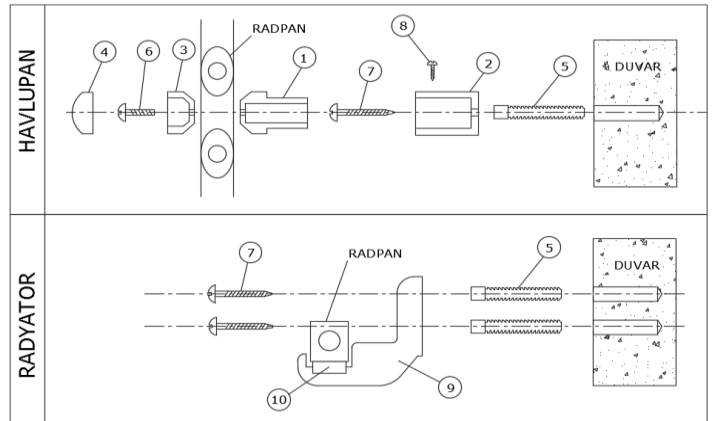

OTIS DOUBLE PAN

LOJIMAX

Design Radiators

MODEL GORUNUSU / MODEL 3D VIEW

TEKNIK BILGILER / TECHNICAL INFORMATION

DILIM SAYISI / NUMBER OF SECTIONS	YUKSEKLİK / HEIGHT (MM) "A"	GENİSLİK / WEIGHT (MM) "B"	MONTAJ YUKSEKLİĞİ / INSTALLATION HEIGHT (MM) "H"	AKS / AXLE WEIGHT (MM)	MONTAJ GENİSLİĞİ / INSTALLATION WEIGHT (MM)	
					L1	L2
15	1400	500	1285	455	355	178
18	1600	500	1485	455	355	178
21	1800	500	1685	455	355	178
16	1400	600	1285	555	455	282
19	1600	600	1485	555	455	282
22	1800	600	1685	555	455	282

MONTAJ SETİ İÇERİĞİ / INSTALLATION SET CONTENT

RADIATOR HANGER X2	WALL HANGER X2	FIXING CLIP X2	FIXING CLIP COVERS X2
PEG X6	FIXING SCREW X2	SCREW (FOR WALL) X6	SELF-DRILLING SCREW X2
LEFT BOTTOM HANGER	RIGHT BOTTOM HANGER	GASKETS X2	BLIND PLUG X1
AIR RELIEF COCK X1	PLUG COVER X2		